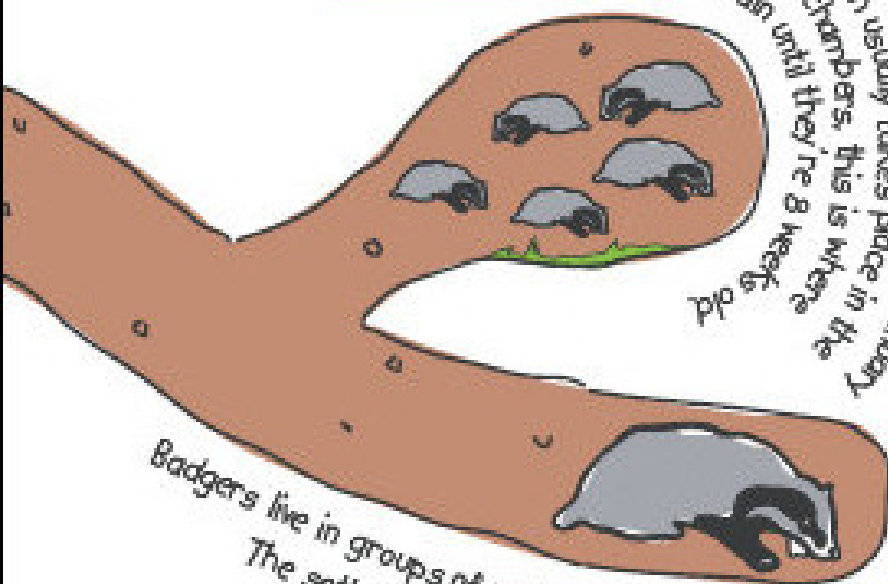

poster

Badgers are amongst the fastest digging animals on the planet. Badgers can dig faster than a man with a spade.

Badgers give birth to between 1 and 5 cubs during January and March. The birth usually takes place in the underground chambers, this is where they remain until they're 8 weeks old.

Disused badger setts are sometimes used by rabbits and foxes.

Badgers live in groups of up to 15 in an earthen sett. The sett is lined with vegetation which the badger renews frequently.

Badgers communicate by smell. Each has a slightly different musky scent and that's how they recognise one another.

Badgers are very heavy for their size. Their weight changes frequently depending on the food available in their area, and also on the time of year. On average an adult badger will weigh between 6.5 and 12 kilograms.

A badger sett may be hundreds of years old.

Female badgers are called sows and males boars.